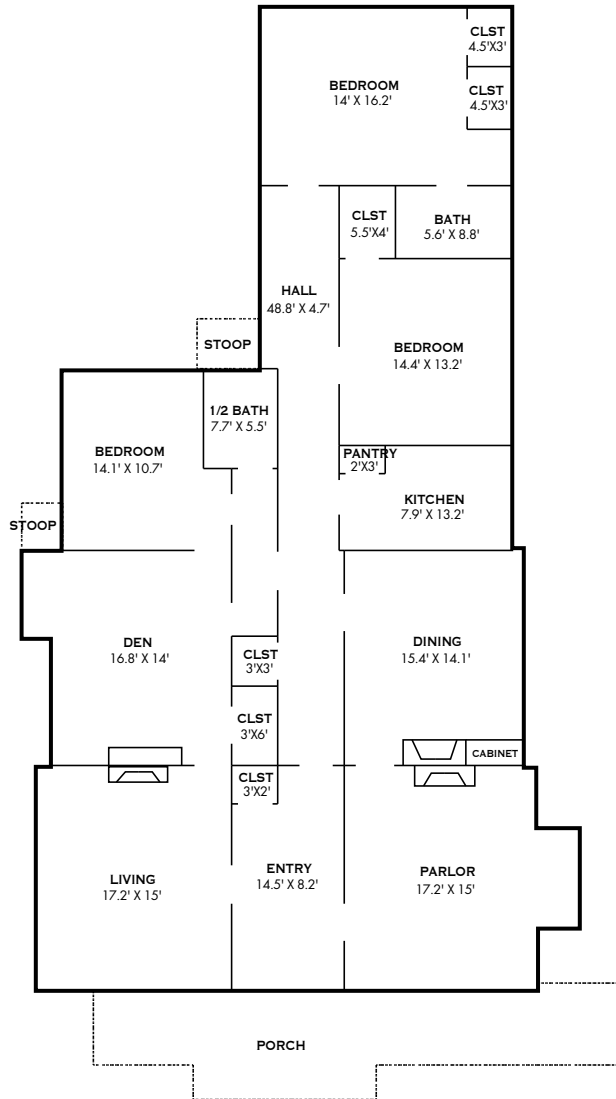

HISTORIC HOMES

Bailey-Gallant

**BLOUNT
STREET
COMMONS**

SQUARE FOOTAGE	
FIRST FLOOR	2538 SQ.FT.
BASEMENT	403 SQ.FT.
TOTAL HEATED	2941 SQ.FT.

First Floor

circa 1898 | One-story, Neo-Federal style

Basement

All square footages and room dimensions are approximate. Illustrations are artistic representations.