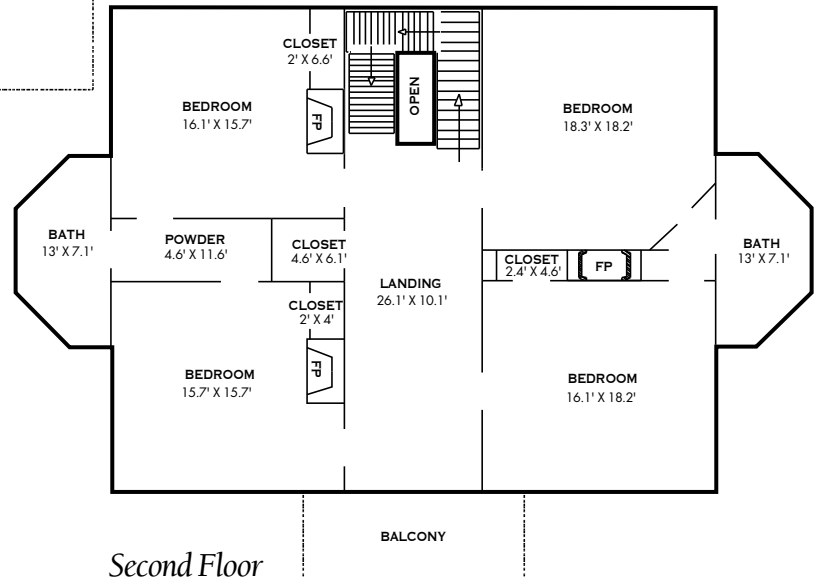

# Lewis-Smith

SQUARE FOOTAGE	
FIRST FLOOR	2843 SQ.FT.
SECOND FLOOR	2058 SQ.FT.
FINISHED BASEMENT	327 SQ.FT.
UNFINISHED BASEMENT	505 SQ.FT.
TOTAL HEATED	5228 SQ.FT.

First Floor

Basement

Second Floor

circa 1855 | Two-story, Greek revival style

All square footages and room dimensions are approximate. Illustrations are artistic representations.