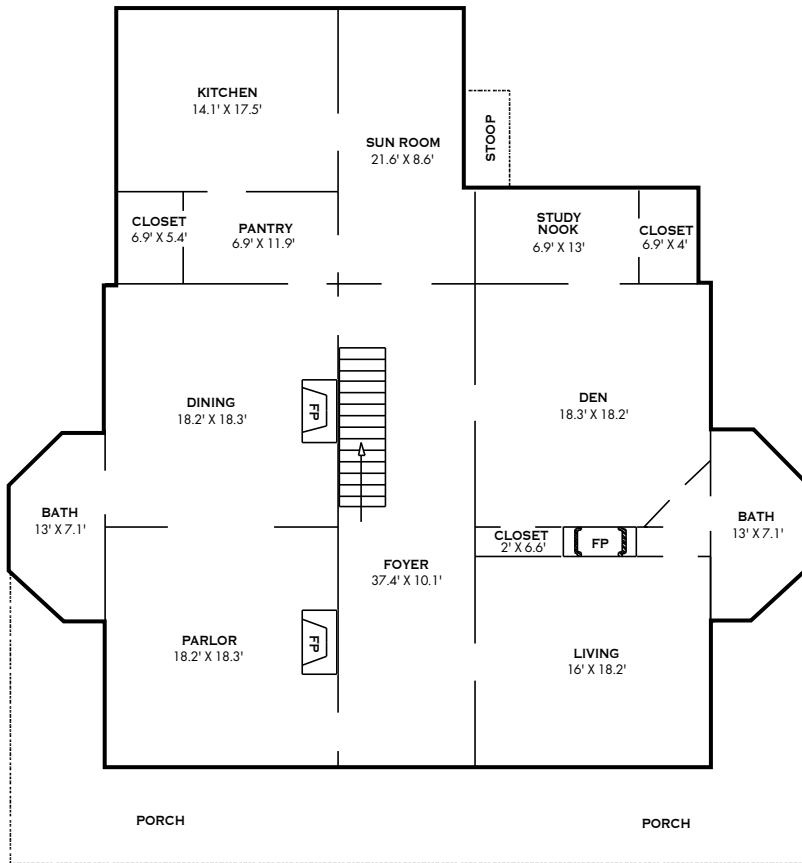

# Lewis-Smith

SQUARE FOOTAGE	
FIRST FLOOR	2843 SQ.FT.
SECOND FLOOR	2058 SQ.FT.
FINISHED BASEMENT	327 SQ.FT.
UNFINISHED BASEMENT	505 SQ.FT.
TOTAL HEATED	5228 SQ.FT.

First Floor

Basement

Second Floor

circa 1855 | Two-story, Greek revival style

All square footages and room dimensions are approximate. Illustrations are artistic representations.