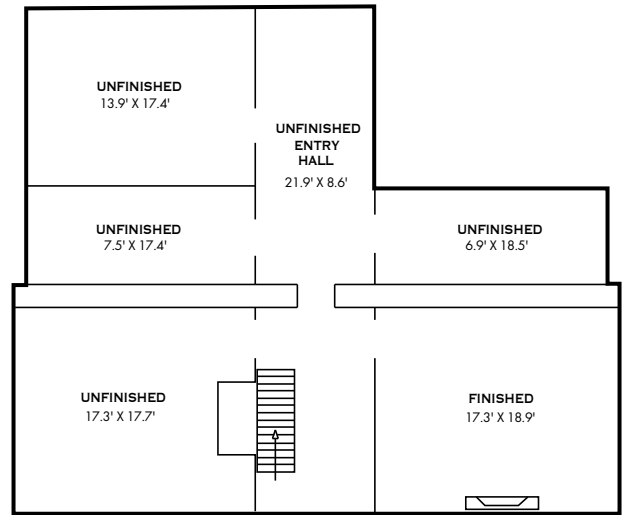

# Lewis-Smith

SQUARE FOOTAGE	
FIRST FLOOR	2843 SQ.FT.
SECOND FLOOR	2058 SQ.FT.
FINISHED BASEMENT	327 SQ.FT.
UNFINISHED BASEMENT	505 SQ.FT.
TOTAL HEATED	5228 SQ.FT.

First Floor

Basement

Second Floor

circa 1855 | Two-story, Greek revival style

All square footages and room dimensions are approximate. Illustrations are artistic representations.