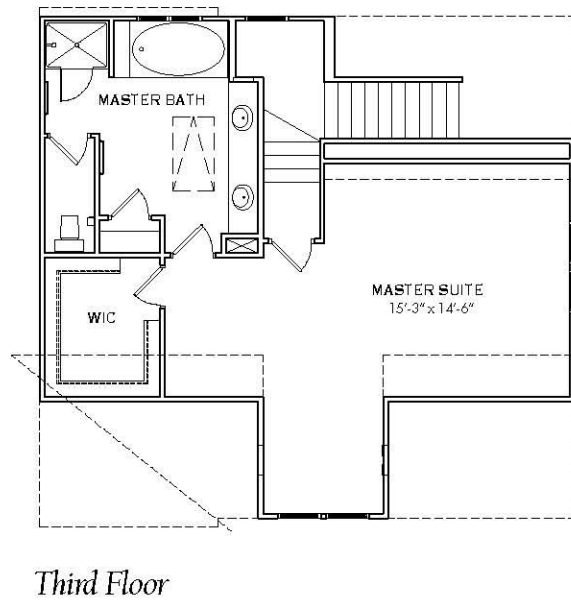

## BLOUNT STREET COMMONS

SQUARE FOOTAGE	
FIRST FLOOR	119 SQ.FT.
SECOND FLOOR	1034 SQ.FT.
THIRD FLOOR	681 SQ.FT.
TOTAL HEATED	1894 SQ.FT.
GARAGE	563 SQ.FT.

We reserve the right to revise or substitute features, architectural details or materials. All square footages and room dimensions are approximate. Illustrations are artistic representations of present intentions and not future fact.