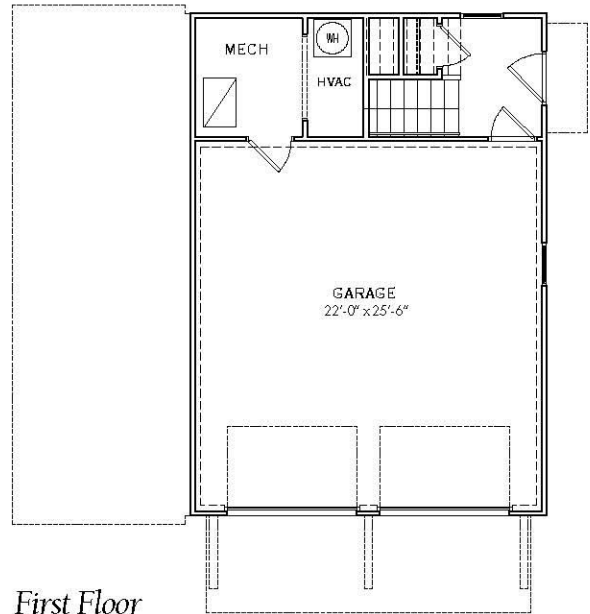

# Monet 2

## BLOUNT STREET COMMONS

SQUARE FOOTAGE	
FIRST FLOOR	119 SQ.FT.
SECOND FLOOR	1034 SQ.FT.
THIRD FLOOR	681 SQ.FT.
TOTAL HEATED	1894 SQ.FT.
GARAGE	563 SQ.FT.

We reserve the right to revise or substitute features, architectural details or materials. All square footages and room dimensions are approximate. Illustrations are artistic representations of present intentions and not future fact.