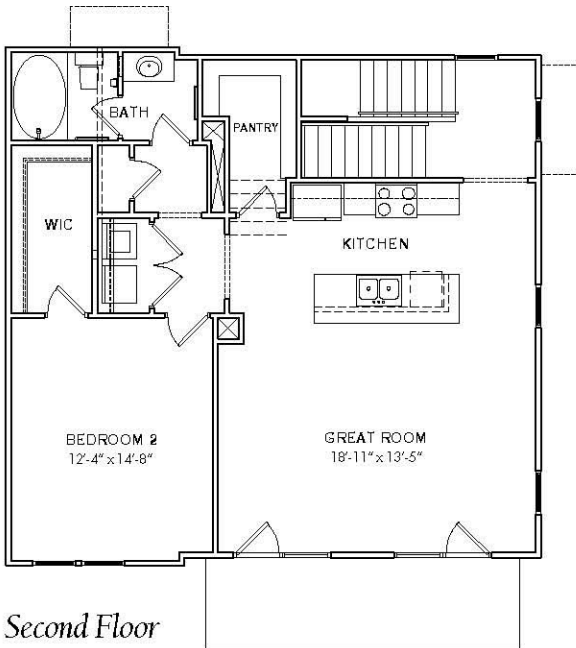

# Monet 2

## BLOUNT STREET COMMONS

SQUARE FOOTAGE	
FIRST FLOOR	119 SQ.FT.
SECOND FLOOR	1034 SQ.FT.
THIRD FLOOR	681 SQ.FT.
TOTAL HEATED	1894 SQ.FT.
GARAGE	563 SQ.FT.

We reserve the right to revise or substitute features, architectural details or materials. All square footages and room dimensions are approximate. Illustrations are artistic representations of present intentions and not future fact.