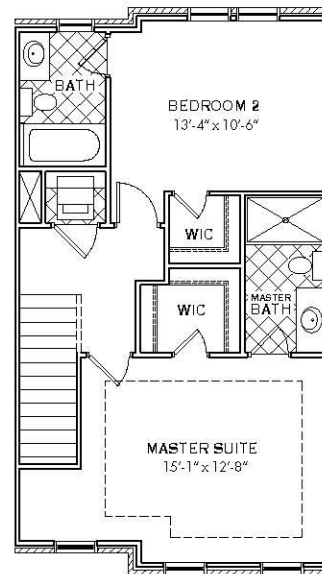

ROW HOMES

Van Gogh 3

BLOUNT STREET COMMONS

SQUARE FOOTAGE	
FIRST FLOOR	179 SQ.FT.
SECOND FLOOR	648 SQ.FT.
THIRD FLOOR	608 SQ.FT.
TOTAL HEATED	1436 SQ.FT.
GARAGE	251 SQ.FT.

First Floor

Second Floor

Third Floor

We reserve the right to revise or substitute features, architectural details or materials. All square footages and room dimensions are approximate. Illustrations are artistic representations of present intentions and not future fact.