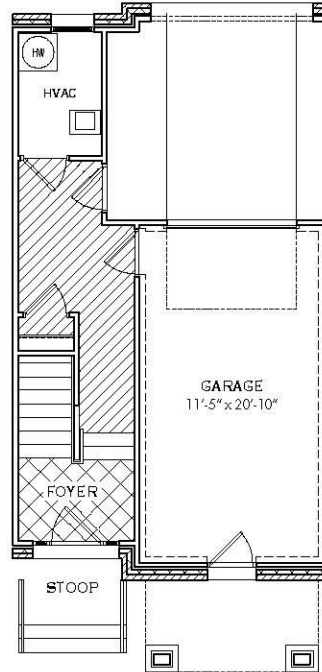

ROW HOMES

Van Gogh 3

BLOUNT STREET COMMONS

SQUARE FOOTAGE	
FIRST FLOOR	179 SQ.FT.
SECOND FLOOR	648 SQ.FT.
THIRD FLOOR	608 SQ.FT.
TOTAL HEATED	1436 SQ.FT.
GARAGE	251 SQ.FT.

First Floor

Second Floor

Third Floor

We reserve the right to revise or substitute features, architectural details or materials. All square footages and room dimensions are approximate. Illustrations are artistic representations of present intentions and not future fact.