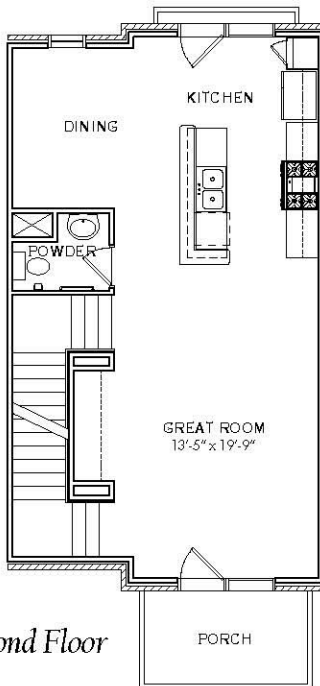

ROW HOMES

Van Gogh 3

BLOUNT STREET COMMONS

SQUARE FOOTAGE	
FIRST FLOOR	179 SQ.FT.
SECOND FLOOR	648 SQ.FT.
THIRD FLOOR	608 SQ.FT.
TOTAL HEATED	1436 SQ.FT.
GARAGE	251 SQ.FT.

First Floor

Second Floor

Third Floor

We reserve the right to revise or substitute features, architectural details or materials. All square footages and room dimensions are approximate. Illustrations are artistic representations of present intentions and not future fact.